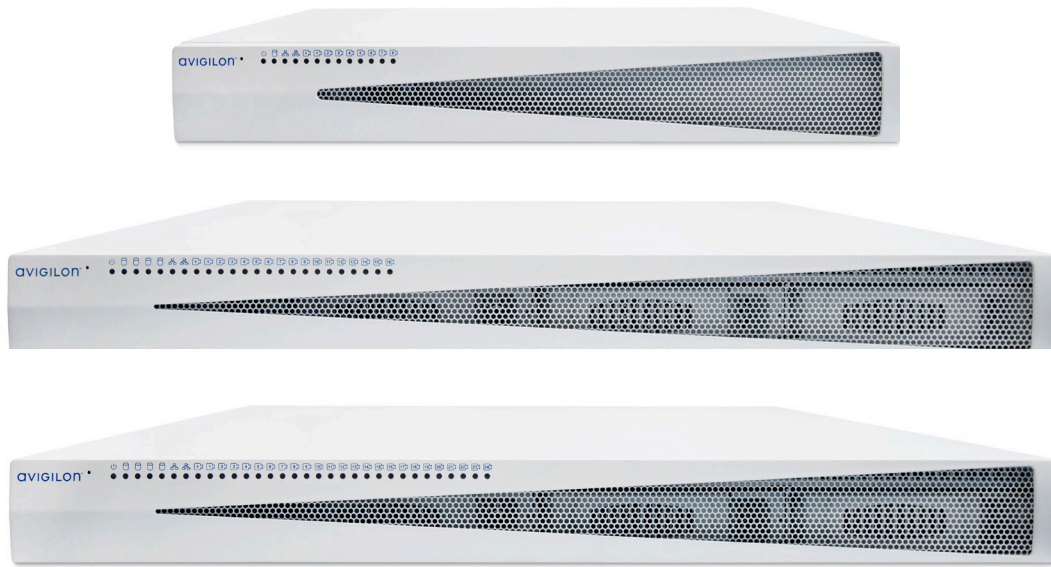

# Video Appliance

The new generation of Avigilon Video Appliances provide an all-in-one security solution with improved performance and higher capacity that help reduce installation time and overall complexity of the surveillance system. The Video Appliance line integrates our ACC™ video management software with a high-powered PoE switch and a client workstation to provide a cost effective recording and video management solution that is capable of supporting multi-megapixel IP cameras, up to our industry-leading 7K (30 megapixel) HD Pro camera line.

Avigilon Video Appliances can be easily added to an existing Avigilon video surveillance system, or as a standalone system for small to medium-scale surveillance deployments.

The compact and powerful 8-port model is an ideal turnkey solution for small video surveillance deployments.

The 16 and 24 port Pro models are suitable for larger installations requiring advanced functionality such as RAID protection, larger storage, increased camera support, and superior overall performance.

## KEY FEATURES

- Preloaded and configured with ACC Video Management Software
- High performance of up to 400 Mbps (16 and 24 port) and 200 Mbps (8 port) of total throughput – simultaneous recording, playback, and live streaming
- Up to 24TB of recording capacity with the 1U rack mount appliances and 8TB of recording capacity with the 8-port model
- Front-accessible video storage hard drive streamlines maintenance
- Includes digital alarm inputs and outputs for integration with external systems
- Solid State Drive OS volume ensures high speed operation
- Embedded managed switch with powered PoE outputs provide up to 30 Watts of power per port on all ports
- Includes high-performance RAID 5 technology that protects and enables access to a drive's data in the event of failure, even while the drive is being replaced and rebuilt\*
- Protected by a three-year warranty from Avigilon