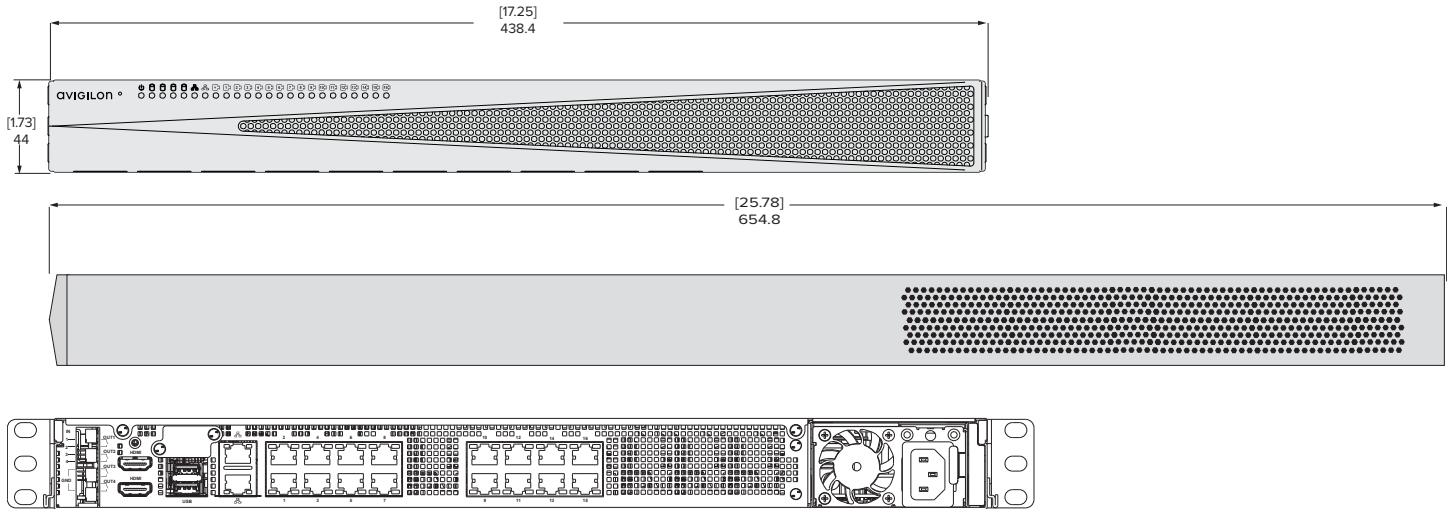

Outline Dimensions

Video Appliance Pro — 16 Port

(VMA-AS3-16P)

[X.X]	INCHES
X	MM