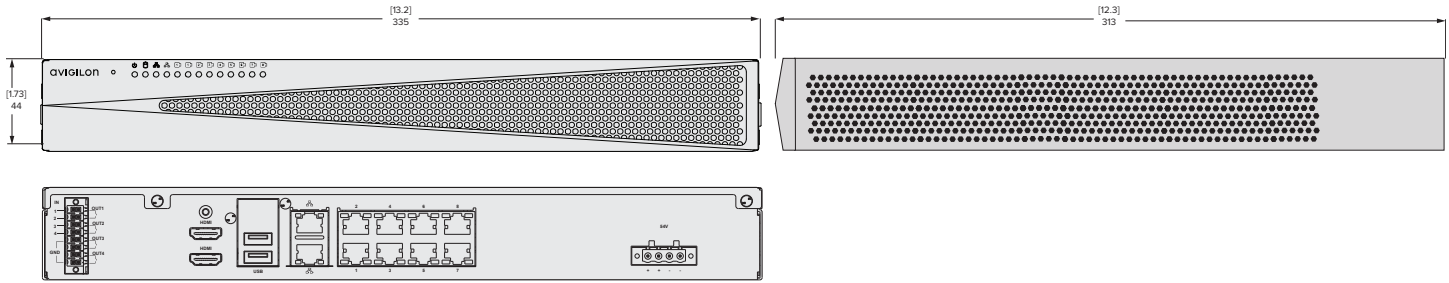

Outline Dimensions

Video Appliance — 8 Port

(VMA-AS3-8P)

[X.X]	INCHES
X	MM

Specifications

SYSTEM	Control Center Edition	Core; Standard and Enterprise compatible								
	Recording Rate	Up to 100 Mbps								
	Playback Rate	Up to 100 Mbps								
	Recording Image Rate	Up to 30 images per second per channel								
	Local Viewing	Yes								
	Operating System	Microsoft® Windows 10 IoT Enterprise								
	Hard Disk Drive Configuration	1 × 3.5" SATA								
	Recording Storage Capacity	Up to 8 TB								
	Memory	8 GB DDR4								
	Video Outputs	2 × HDMI ports								
	PoE+ Ports	8 × 10/100 Mbps(IEEE 802.3at)								
	PoE Output	Up to 30W/Port (120W Total)								
	Camera Network Uplink	10/100/1000 Mbps								
	Corporate Network Uplink	10/100/1000 Mbps								
	External I/O Terminals	4 × Digital Inputs (25Vdc max.) and 4 × Relay Outputs (24Vdc/1A max.)								
Switch Control	Managed Switch with Web-based UI									
USB	2 × USB 3.0									
MECHANICAL	Form Factor	Small form factor								
	Dimensions (LxWxH)	313 mm × 335 mm × 44 mm; 12.30" × 13.2" × 1.73"								
	Weight	3 kg; 6.4 lb								
ELECTRICAL	Power Input	100 to 240 VAC, 50/60 Hz								
	Power Supply	Single non-redundant								
	Power Consumption	80 W min.; 200 W max.								
ENVIRONMENTAL	Operating Temperature	0°C to 40°C (32°F to 104°F)								
	Storage Temperature	-40°C to 65°C (-40°F to 149°F)								
	Humidity	10 - 90% Relative humidity (non-condensing)								
CERTIFICATIONS	Certifications/Directives	UL	cUL	CE	RoHS	WEEE	RCM	NOM	NRCS	
	Safety	UL 62368-1	CSA 62368-1	IEC/EN 62368-1						
	Electromagnetic Emissions	(Class B) FCC Part 15 Subpart B	IC ICES-003	EN 55032	EN 61000-6-3	EN 61000-3-2	EN 61000-3-3			
	Electromagnetic Immunity	EN 55024	EN 61000-6-1							
ORDERING INFORMATION	PRODUCTS									
	VMA-AS3-8P2	HD Video Appliance 8 Port 2 TB.								
	VMA-AS3-8P4	HD Video Appliance 8 Port 4 TB.								
	VMA-AS3-8P8	HD Video Appliance 8 Port 8 TB.								
	ACCESSORIES									
	RMS1U-B-AS3-8P	1U Rack Mountable Shelf for HDVA3 8-port								
	VMA-AS3-HDD02	HDVA3, 2TB Hard Drive Compatible with 8-Port, 16-Port								
	VMA-AS3-HDD04	HDVA3, 4TB Hard Drive Compatible with 8-Port, 16-Port, 24-Port								
	VMA-AS3-HDD08	HDVA3, 8TB Hard Drive Compatible with 8-Port, 24-Port								
	PS-270W-AS3-8P	HDVA3, 8-Port Power Supply - no power cord								
	LICENSES									
	Avigilon Control Center licenses must be purchased separately. Avigilon Appearance Search requires ACC Enterprise Edition.									
	ACC7-COR	ACC 7 Core Edition camera license								
	ACC7-STD	ACC 7 Standard Edition camera license								
	ACC7-ENT	ACC 7 Enterprise Edition camera license								

VMA-AS3-xxPxx-NA = VMA-AS3-xxPxx-UK = VMA-AS3-xxPxx-EU = VMA-AS3-xxPxx-AU =