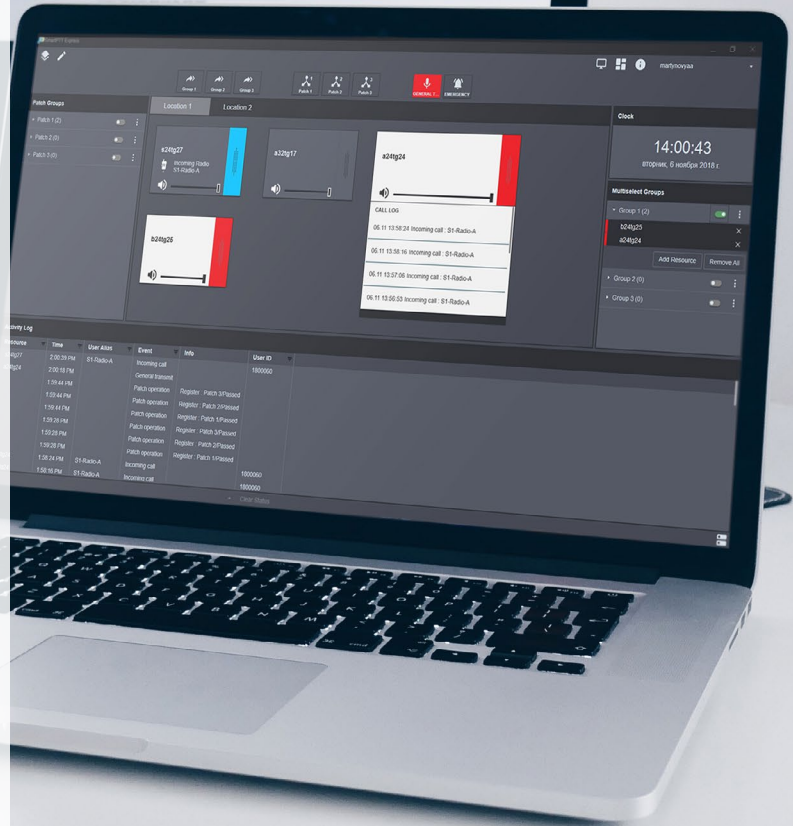

CRITICAL INSTANT COMMUNICATIONS

- Individual calls
- Group calls (including outgoing call to several talkgroups)
- Patch groups
- Emergency alarms and calls
- Prioritized calls (low/high priority)

DISPATCHER MANAGEMENT

- Flexible output audio channel configuration
- Volume control per talkgroup
- Activity log (call log)
- Touchscreen support

SYSTEM SECURITY

- Centralized event log
- Role-based access (dispatcher, privileged dispatcher, supervisor)
- Authentication using Windows user credentials
- Flexible resource access rights configuration

HIGHLY CUSTOMIZABLE INTERFACE

CONTROL & ANALYTICS

VOICE RECORDING

Data storage and easy reconstruction of incident details

PERSONNEL SAFETY

GPS POSITIONING

Exact workers' location at any moment and control of their entering hazardous zones

COMING SOON

GROUP AND INDIVIDUAL TEXT MESSAGES

AMBIENCE LISTENING

DIMETRA Express
(MTS & Server)

SmartPTT Express
Server

SmartPTT Express
Dispatcher Console

SmartPTT Express
Dispatcher Console

SYSTEM ARCHITECTURE